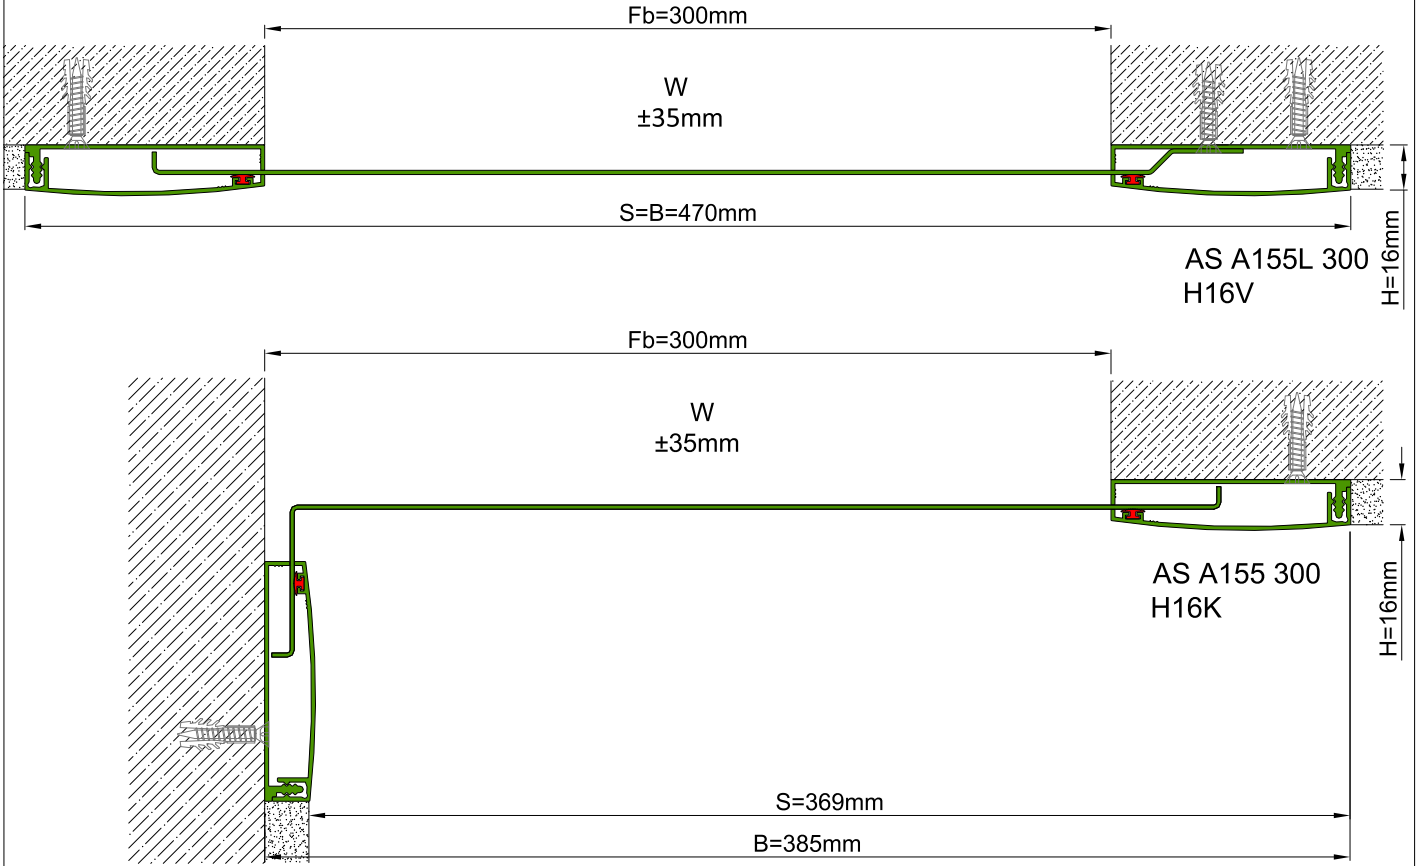

AS A155 profile is designed for wall & ceiling applications at indoor areas as well as exterior wall applications. It functions as a seismic profile and gives a decorative aspect with invisible screwing system. Base frames of the profile are fixed on the surface at both sides and the movable center plate meets the displacements. It can be used as surface or flush mounted. EPDM Cord placed between cover and center plates tighten the plates and eliminate metal stroking noise. For exterior applications, please inform Asteknik before placing an order.

SEISMIC

* Visuals are representative and the profile configuration may differ depending on the characteristics requested.

LOCATION	MODEL	GAP (Fb) mm	HEIGHT (H) MM	OVERALL WIDTH (B) mm	VISIBLE WIDTH (S) mm	MOVEMENT (W) mm	LOAD CAPACITY	STANDARD LENGTH (mt)
Wall to Wall	AS A155L-050	50	16	220	220	+70/-50	N/A	3
	AS A155-050	50	16	220	220	+70/-50	N/A	3
	AS A155L-080	80	16	250	250	+70/-75	N/A	3
	AS A155L-100	100	16	270	270	+70/-75	N/A	3
	AS A155-100	100	16	270	270	+70/-75	N/A	3
	AS A155L-150	150	16	320	320	±35	N/A	3
	AS A155-150	150	16	320	320	+70/-75	N/A	3
	AS A155L-200	200	16	370	370	±35	N/A	3
	AS A155L-250	250	16	420	420	±35	N/A	3
	AS A155L-300	300	16	470	470	±35	N/A	3

Note: Please ask for different sizes
 AS A155L series' center plates are manufactured from aluminum sheet

Profil No Profile Number	AS A155L 300	AS A155 300K
Fb (mm)	300	300
H (mm) yaklaşık approx.	16	16
$W \pm$ (mm) yaklaşık approx.	± 35	± 35
Renk Color	Alüminyum Orta ve Üst Kapak: Eloksoallı, Alüminyum Bağlantı Elemanı: Natürel, Fitiller: Siyah Aluminum Center and Cover Plate: Anodised, Aluminum Base Frame: Natural, Inserts: Black	
Malzeme Material	Alüminyum, EPDM Kauçuk(siyah) Aluminum, EPDM Rubber(black)	
Standart Uzunluk Standard Length	3	