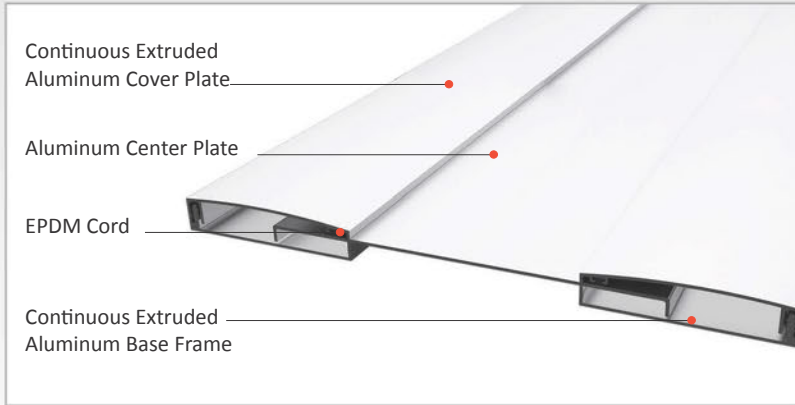

AS A155 profile is designed for wall & ceiling applications at indoor areas as well as exterior wall applications. It functions as a seismic profile and gives a decorative aspect with invisible screwing system. Base frames of the profile are fixed on the surface at both sides and the movable center plate meets the displacements. It can be used as surface or flush mounted. EPDM Cord placed between cover and center plates tighten the plates and eliminate metal stroking noise. For exterior applications, please inform Asteknik before placing an order.

- Application Areas** : Indoor & Outdoor / Wall & Ceiling
- Ideal for** : Airports, Shopping Malls, Residences, Hospitals, Hotels, Commercial & Public Buildings etc.
- Material** : Anodized Aluminum, EPDM Cord
- Aluminum Alloy** : 6063 AA-USA / EN AW 6063
- Optional Supplies** : Fire Barrier, Waterproof EPDM membrane

Note: Please ask for different sizes
 AS A155L series' center plates are manufactured from aluminum sheet

Profil No Profile Number	AS A155L 300	AS A155 300K
Fb (mm)	300	300
H (mm) yaklaşık approx.	16	16
$W \pm$ (mm) yaklaşık approx.	± 35	± 35
Renk Color	Alüminyum Orta ve Üst Kapak: Eloksoallı, Alüminyum Bağlantı Elemanı: Natürel, Fitiller: Siyah Aluminum Center and Cover Plate: Anodised, Aluminum Base Frame: Natural, Inserts: Black	
Malzeme Material	Alüminyum, EPDM Kauçuk(siyah) Aluminum, EPDM Rubber(black)	
Standart Uzunluk Standard Length	3	